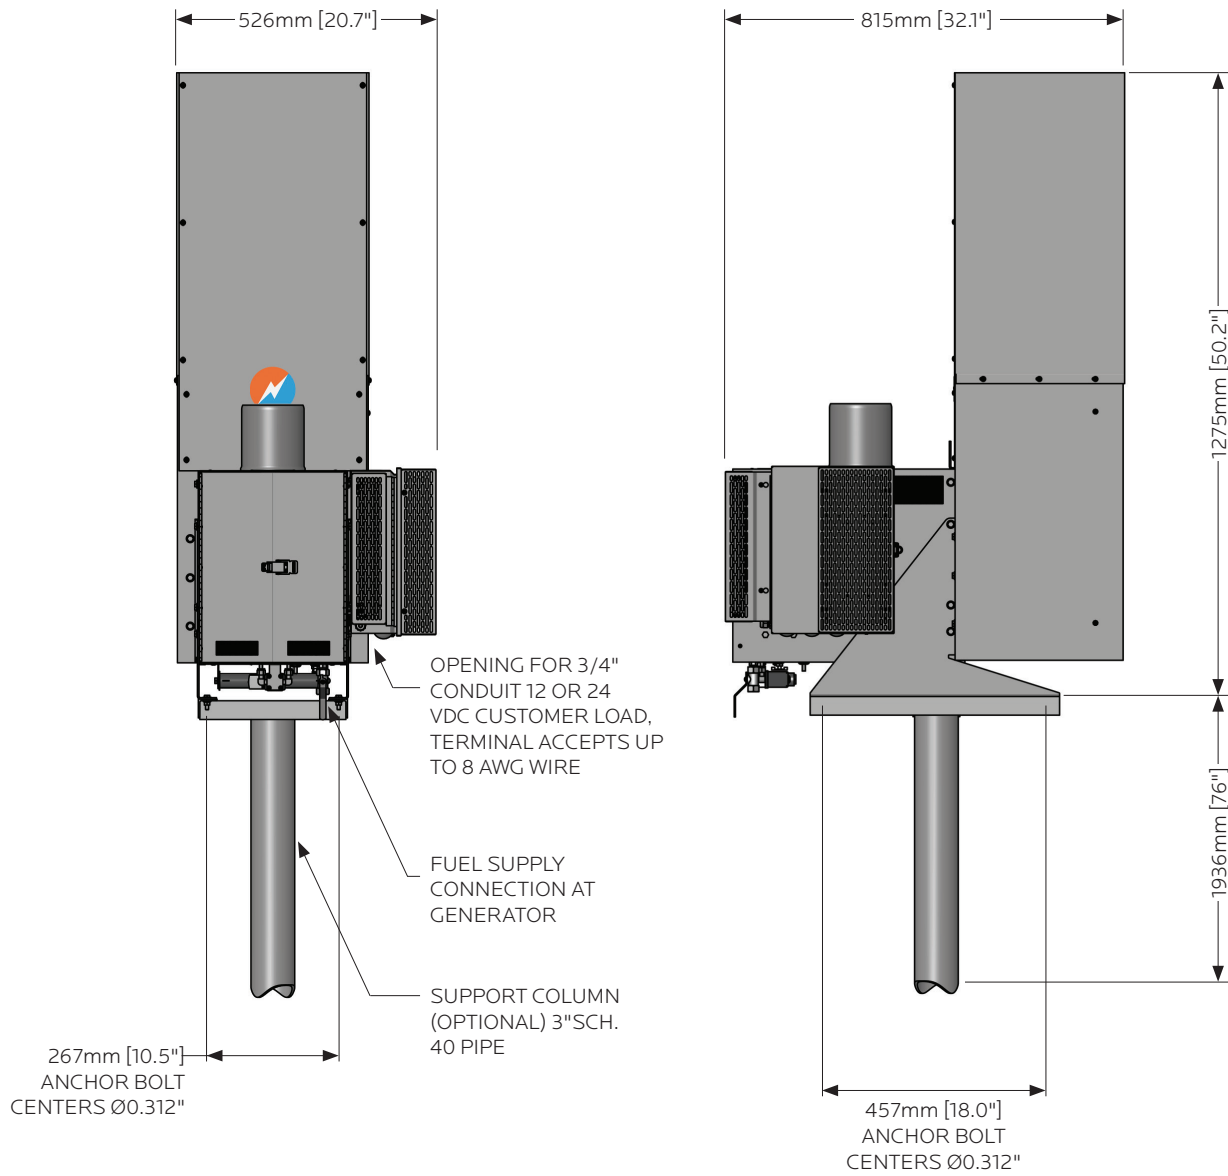

NOTES:
Generator Weight: 100 kg [221 lb]

ISO
9001:2015
REGISTERED