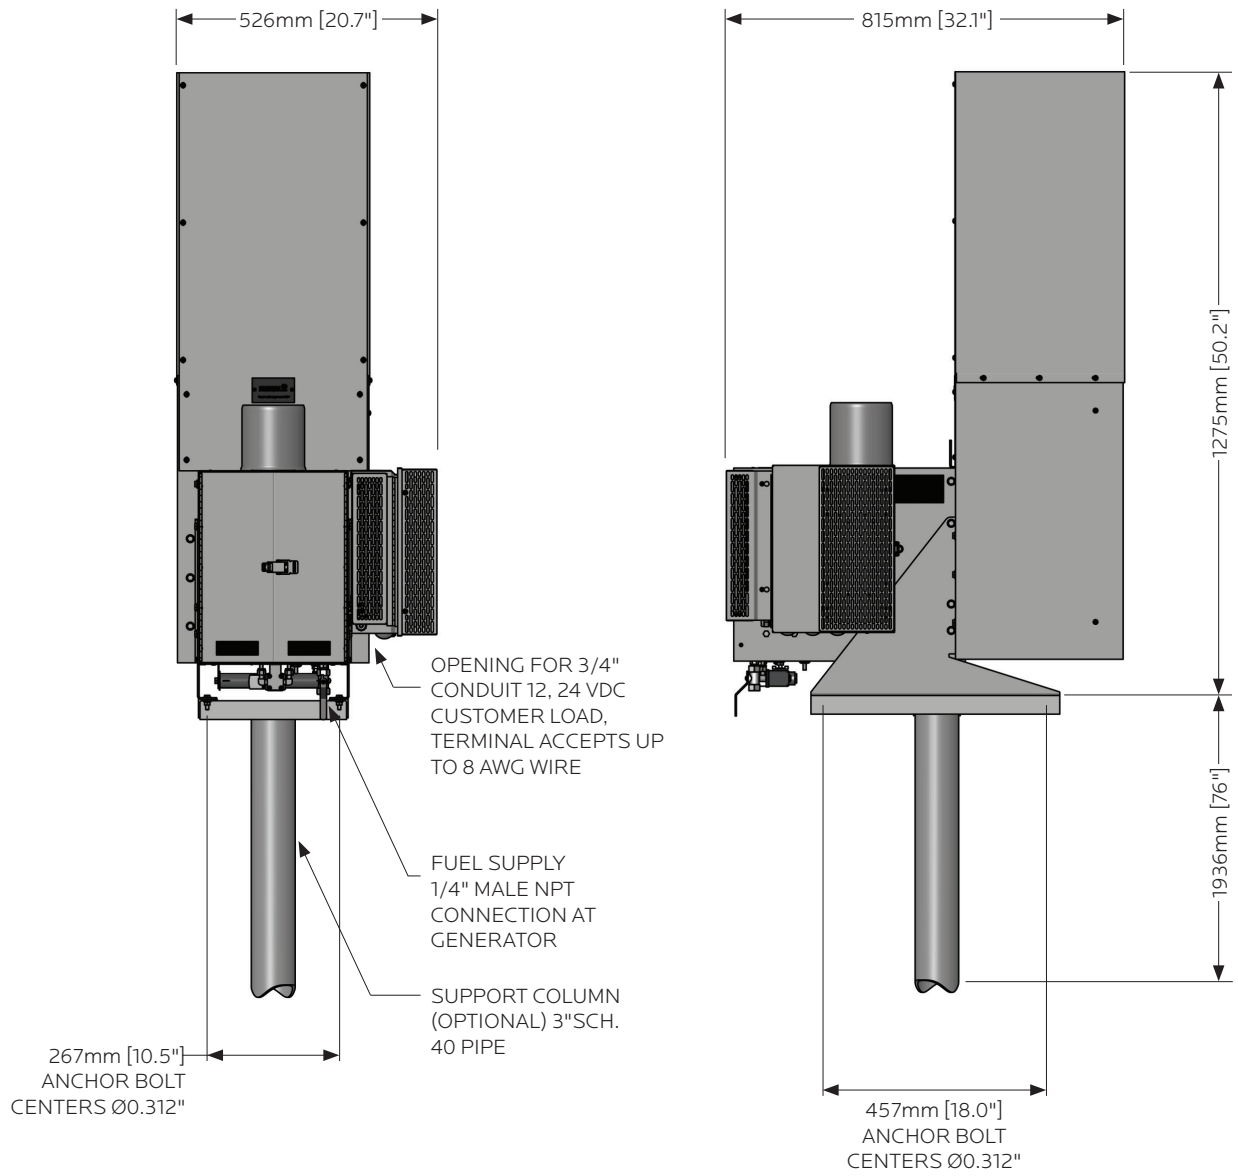

NOTES:

Generator Weight: 100 kg [221 lb]

Model: 5220

Global Power Technologies

p 403 236 5556

e gptsales@globalte.com

w globalte.com

16, 7875 – 57 Street SE

Calgary, Alberta, Canada T2C 5K7