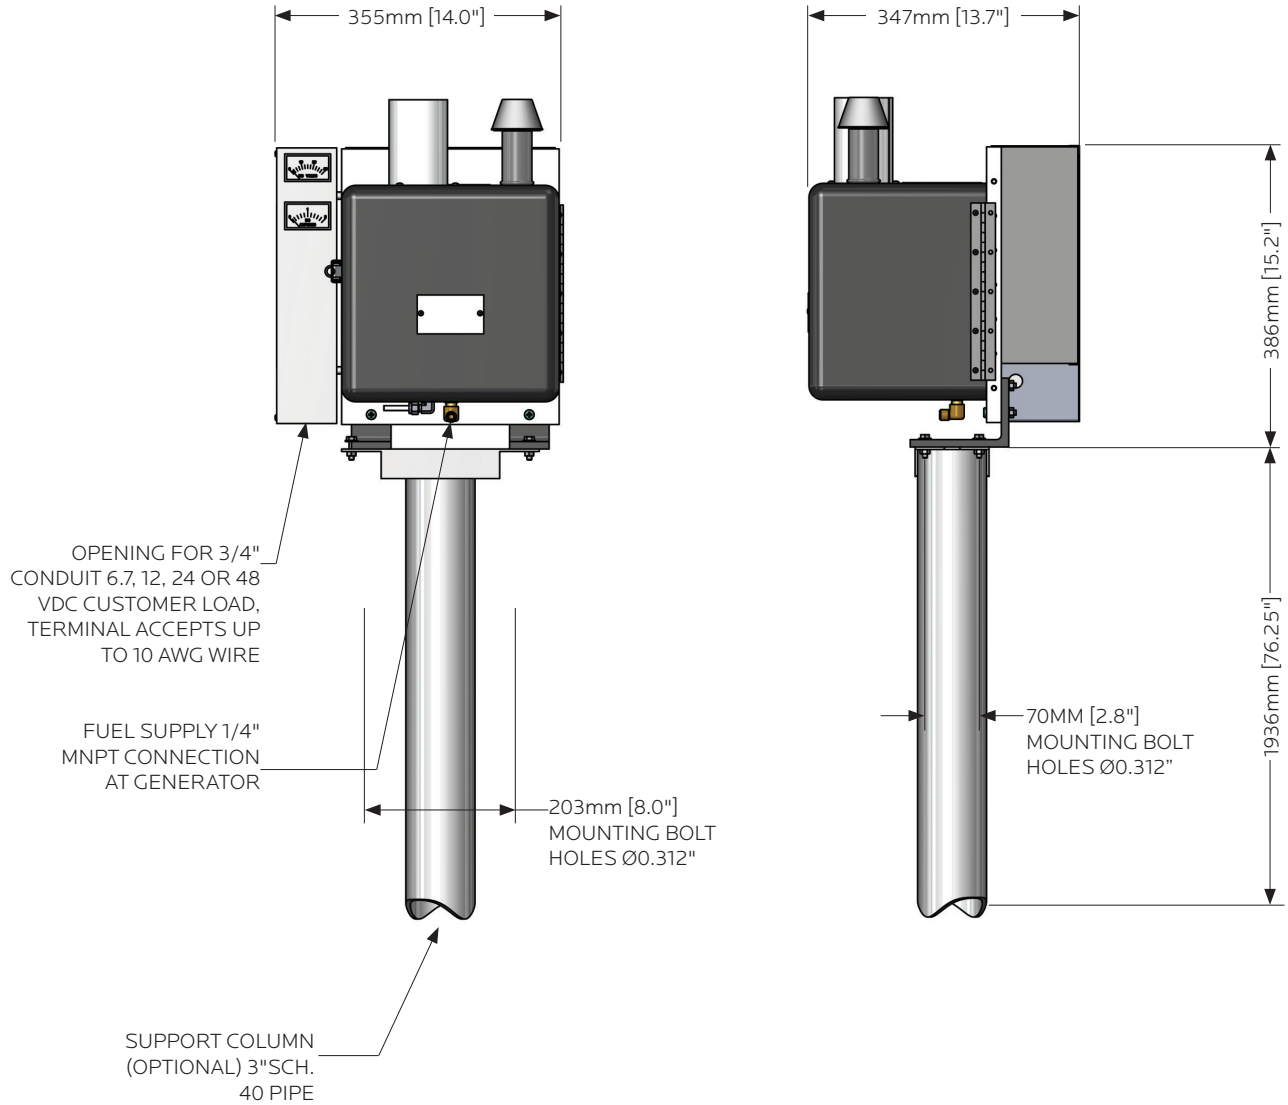

NOTES:

Generator Weight: 18 kg [40 lb]

Model: 5030

Global Power Technologies

p 403 236 5556

e gptsales@globalte.com

w globalte.com

16, 7875 – 57 Street SE

Calgary, Alberta, Canada T2C 5K7