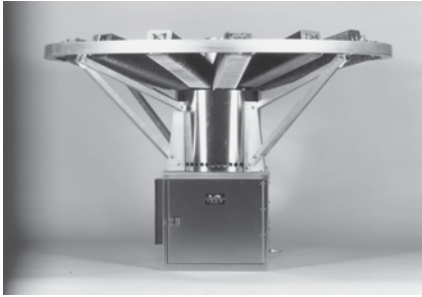

# Model 8550 Thermoelectric Generators

Global Thermoelectric's Model 8550 Thermoelectric Generator contains no moving parts. It is a reliable, low maintenance source of DC electrical power for any application where regular utilities are unavailable or unreliable.

## Electrical

Adjustment:	12 V	12 - 18 Volts
	24 V	24 - 30 Volts
	48 V	47 - 57 Volts

Reverse current protection included.

Output: Terminal block which accepts up to 8 AWG wire. Opening for 3/4" conduit in the base of the cabinet.

### Optional Features

- Cathodic Protection Interface
- Bench Stand
- Ethylene fuelled
- Operation over 4000 m elevation

Note: Specifications shown are for standard configurations. Global Thermoelectric's Integrated Systems Engineering Department is available to design custom voltages, fuel supply systems and non-standard operating temperatures.

## Model 8550 Thermoelectric Generator