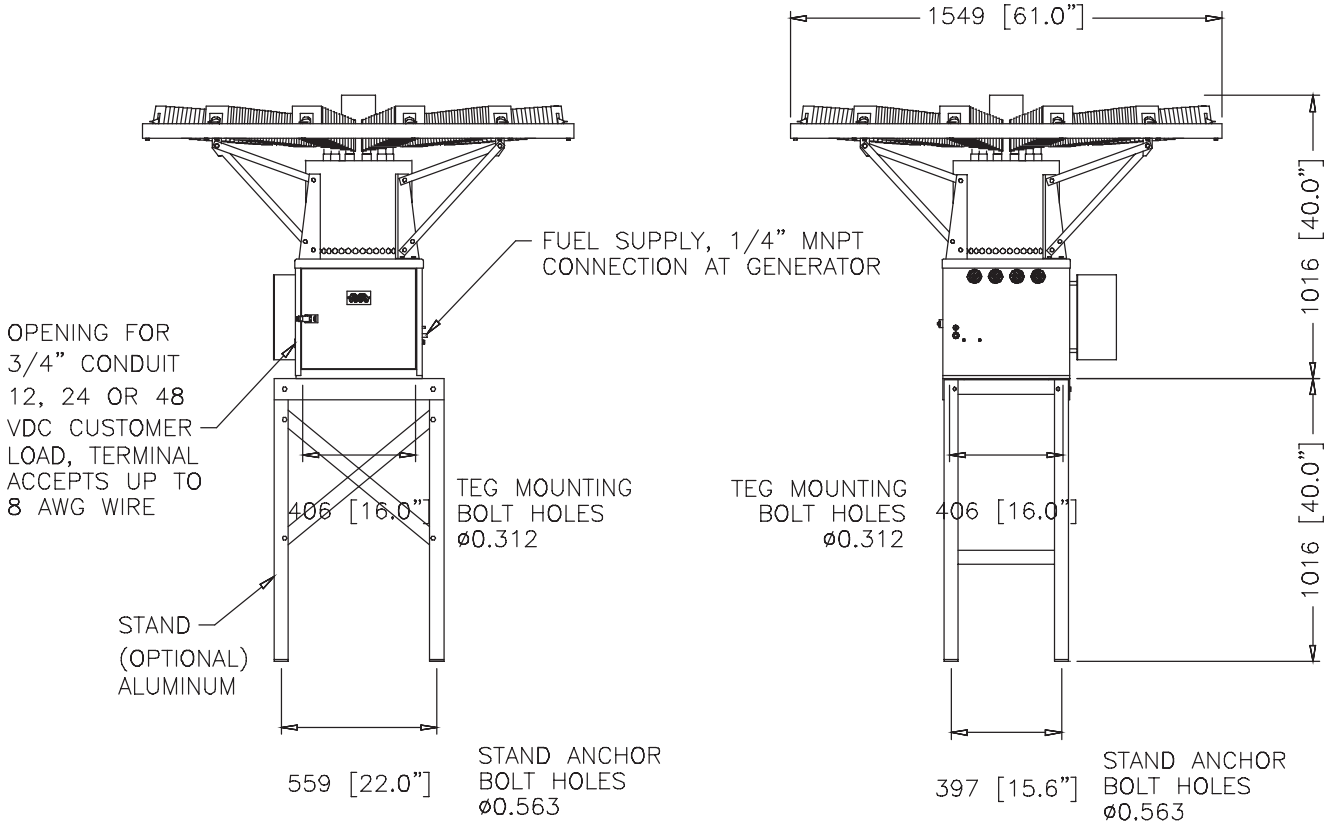

## Electrical

Adjustment:	12 V	12 - 18 Volts
	24 V	24 - 30 Volts
	48 V	47 - 57 Volts

Reverse current protection included.

Output: Terminal block which accepts up to 8 AWG wire. Opening for 3/4" conduit in the base of the cabinet.

# Typical Installation

**NOTES:**

- 1. GENERATOR WEIGHT: 102 kg [225 lb].
- 2. DIMENSIONS IN mm [INCHES].

Power where you need it.

**Corporate Office**  
 9, 3700 - 78 Avenue SE  
 Calgary, Alberta T2C 2L8 CANADA  
 Phone: (403) 236-5556  
 Fax: (403) 236-5575  
 www.globalte.com