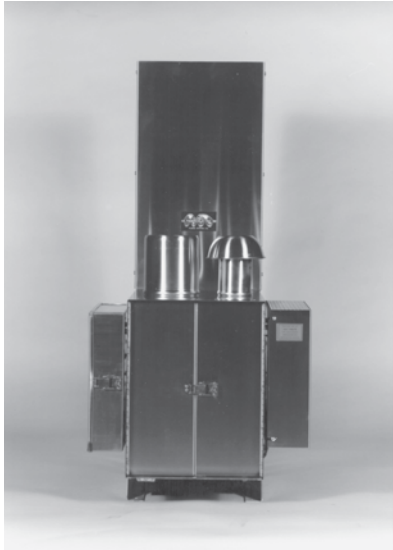

Model 5060 Thermoelectric Generators

Global Thermoelectric's Model 5060 Thermoelectric Generator contains no moving parts. It is a reliable, low maintenance source of DC electrical power for any application where regular utilities are unavailable or unreliable.

Reverse current protection included.

Output: Terminal block which accepts up to 8 AWG wire. Opening for 3/4" conduit in the base of the cabinet.

Standard Features

- Automatic Spark Ignition (SI)
- Automatic Fuel Shut-off (SO)
- Fuel Filter
- Low Voltage Alarm Contacts (VSR)
- Volt & Amp Meter