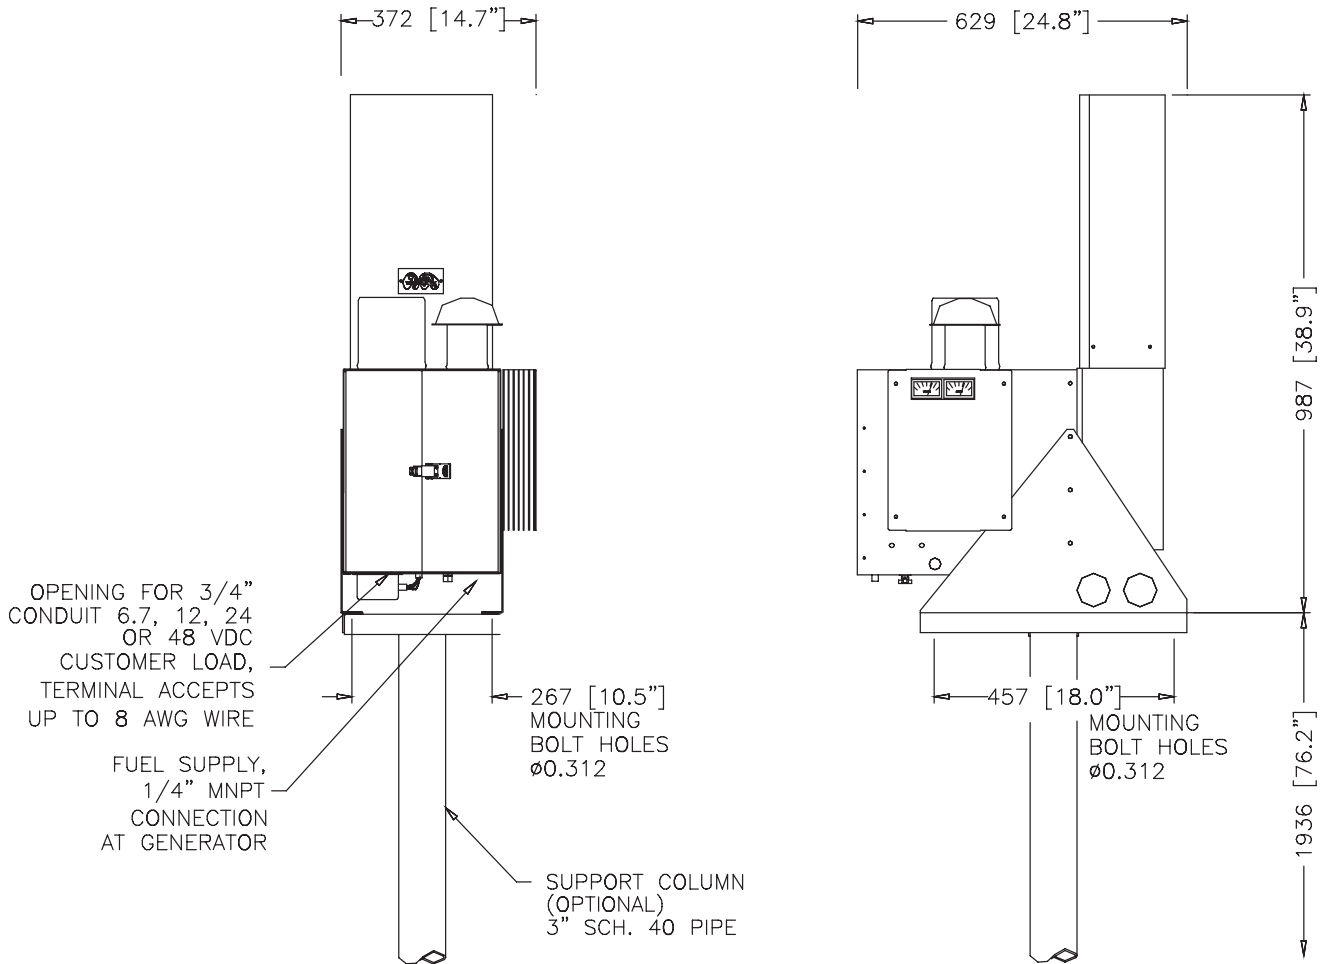

Cabinet:	304 SS
Cooling Type:	Natural Convection
Fuel System:	Brass, Aluminum & SS

Typical Installation

- NOTES:
1. GENERATOR WEIGHT: 41 kg [100 lb]
 2. DIMENSIONS IN mm [INCHES].

Power where you need it.